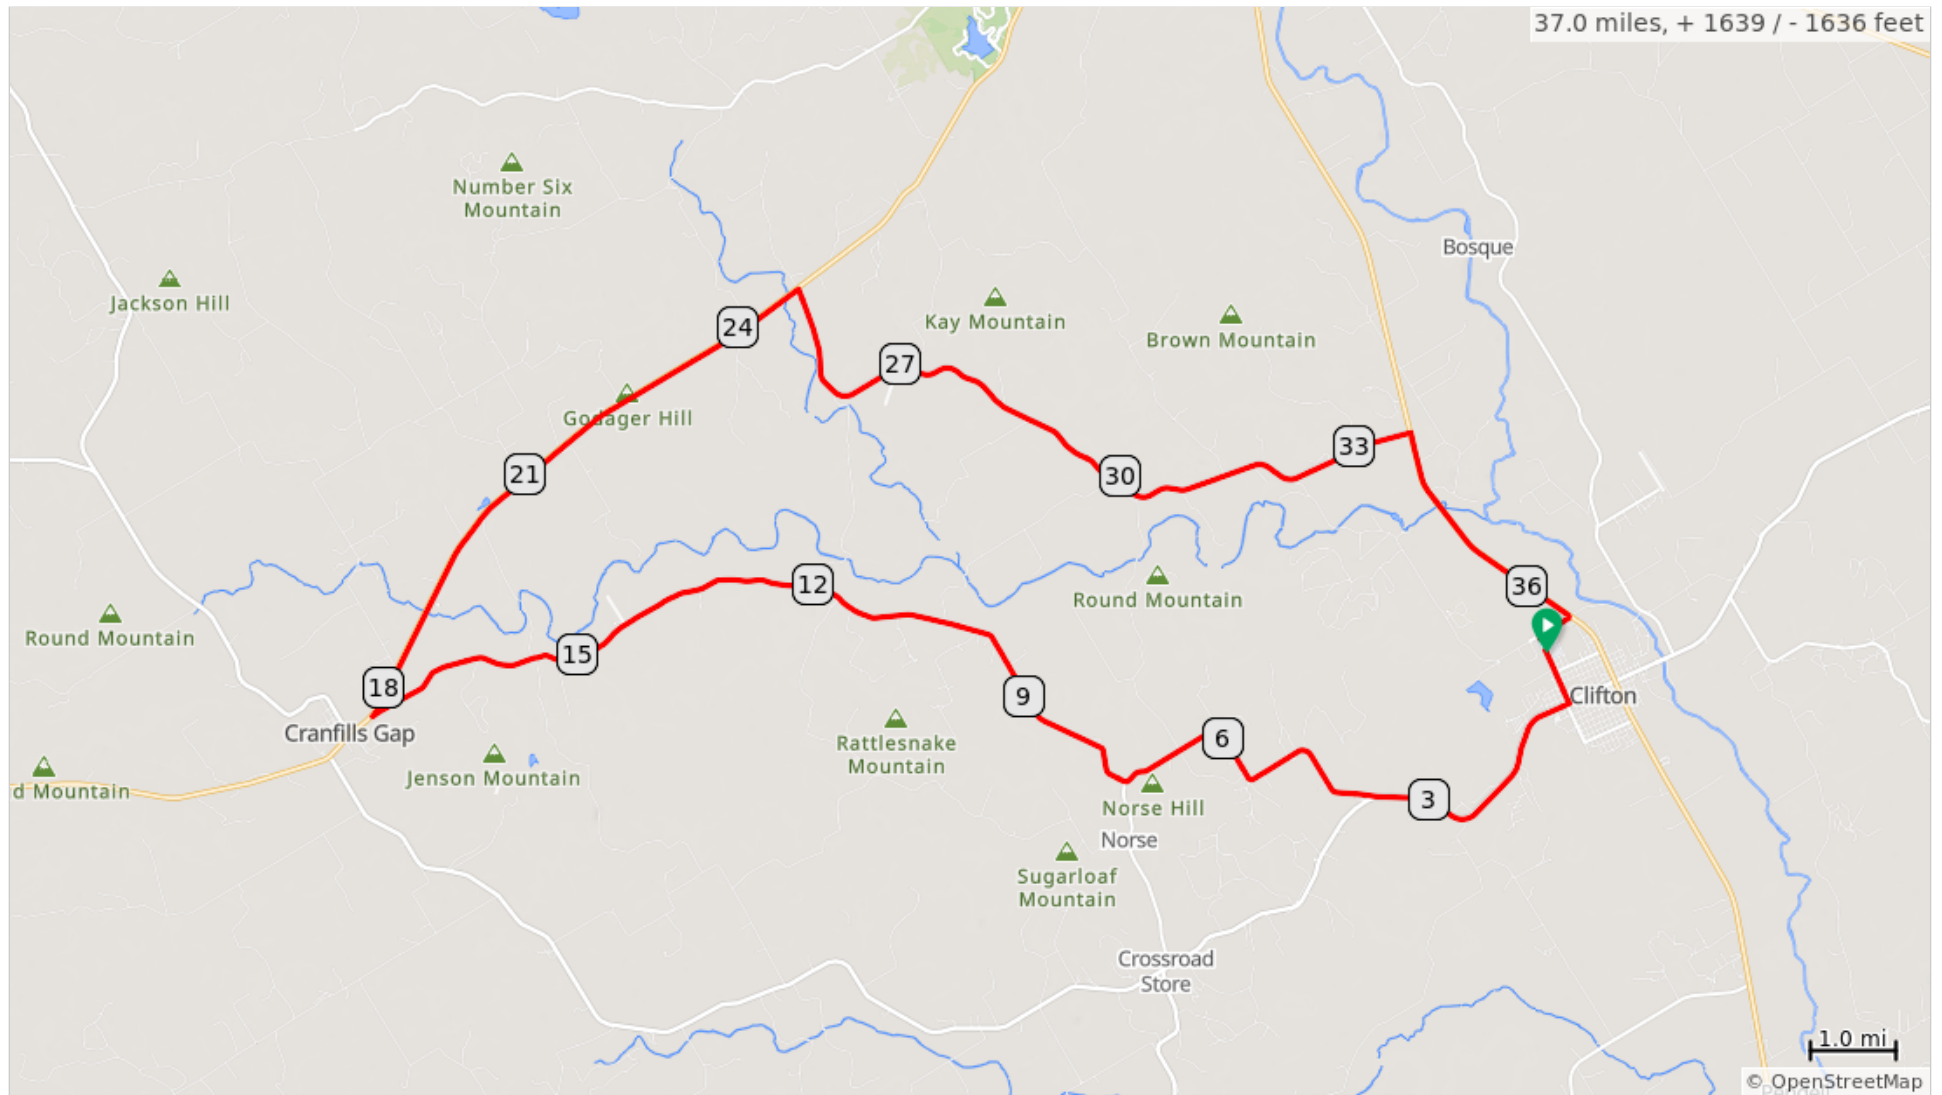

# Bosque Tour de Norway 37

37.0 miles, + 1639 / - 1636 feet

## Bosque Tour de Norway 37

Num	Dist	Prev	Type	Note	Next
1.	0.0	0.0	📍	Start of route	0.7
2.	0.7	0.7	➔	R onto West 5th Street, FM 219	2.9

0.7 miles. +32/-13 feet

Num	Dist	Prev	Type	Note	Next
3.	3.6	2.9	↗	Keep R onto County Road 4150	3.8
4.	7.4	3.8	↗	Keep R onto County Road 4150	0.1

6.7 miles. +191/-104 feet

Num	Dist	Prev	Type	Note	Next
5.	7.4	0.1	→	R onto FM 182, FM 182	8.1
6.	15.6	8.1	↙	Keep L onto County Road 4145	2.1

8.2 miles. +426/-394 feet

Num	Dist	Prev	Type	Note	Next
7.	17.7	2.1	↗	Sharp R onto State Highway 22, TX 22	7.1
8.	24.8	7.1	↗	Sharp R onto Farm-to-Market Road 2136, FM 2136	8.8

9.3 miles. +218/-342 feet

Num	Dist	Prev	Type	Note	Next
9.	33.6	8.8	→	R onto Texas State Highway 6, TX 6	2.9
10.	36.5	2.9	↗	Keep R	0.1

11.7 miles. +35/-92 feet

Num	Dist	Prev	Type	Note	Next
11.	36.6	0.1	↗	Slight R onto FM 3220	0.4
12.	37.0	0.4	←	L onto North Avenue Q	0.0
13.	37.0	0.0	📍	End of route	0.0