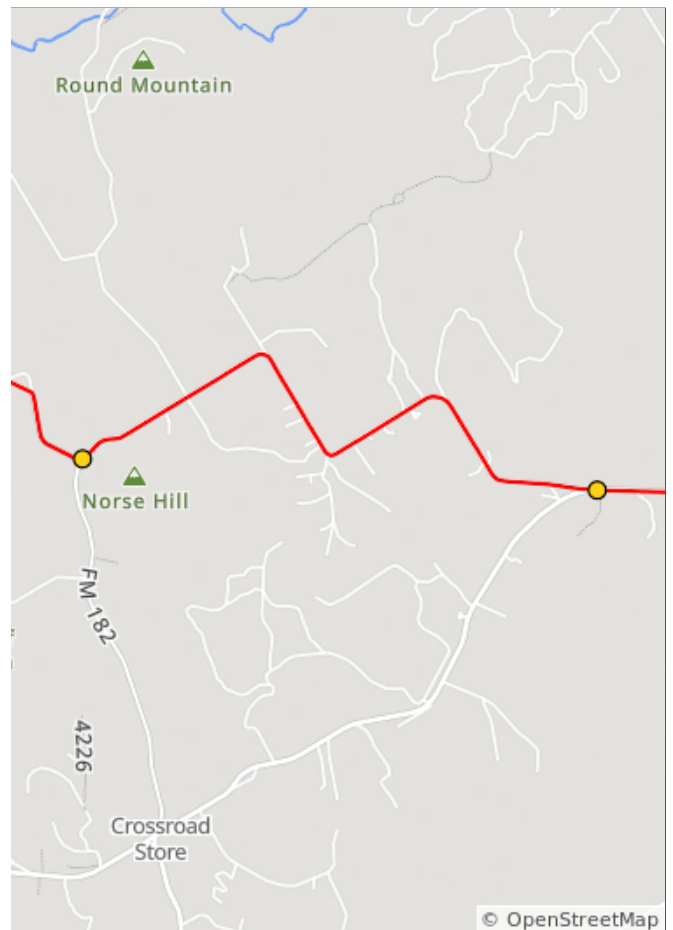

# Bosque Tour de Norway 37

37.0 miles, + 1639 / - 1636 feet

## Bosque Tour de Norway 37

Num	Dist	Prev	Type	Note	Next
1.	0.0	0.0	📍	Start of route	0.7
2.	0.7	0.7	➔	R onto West 5th Street, FM 219	2.9

0.7 miles. +32/-13 feet

Num	Dist	Prev	Type	Note	Next
3.	3.6	2.9	↗	Keep R onto County Road 4150	3.8
4.	7.4	3.8	↗	Keep R onto County Road 4150	0.1

6.7 miles. +191/-104 feet

Num	Dist	Prev	Type	Note	Next
5.	7.4	0.1	→	R onto FM 182, FM 182	8.1
6.	15.6	8.1	↙	Keep L onto County Road 4145	2.1

8.2 miles. +426/-394 feet

Num	Dist	Prev	Type	Note	Next
7.	17.7	2.1	↗	Sharp R onto State Highway 22, TX 22	7.1
8.	24.8	7.1	↗	Sharp R onto Farm-to-Market Road 2136, FM 2136	8.8

9.3 miles. +218/-342 feet

Num	Dist	Prev	Type	Note	Next
9.	33.6	8.8	→	R onto Texas State Highway 6, TX 6	2.9
10.	36.5	2.9	↗	Keep R	0.1

11.7 miles. +35/-92 feet

Num	Dist	Prev	Type	Note	Next
11.	36.6	0.1	↗	Slight R onto FM 3220	0.4
12.	37.0	0.4	←	L onto North Avenue Q	0.0
13.	37.0	0.0	📍	End of route	0.0