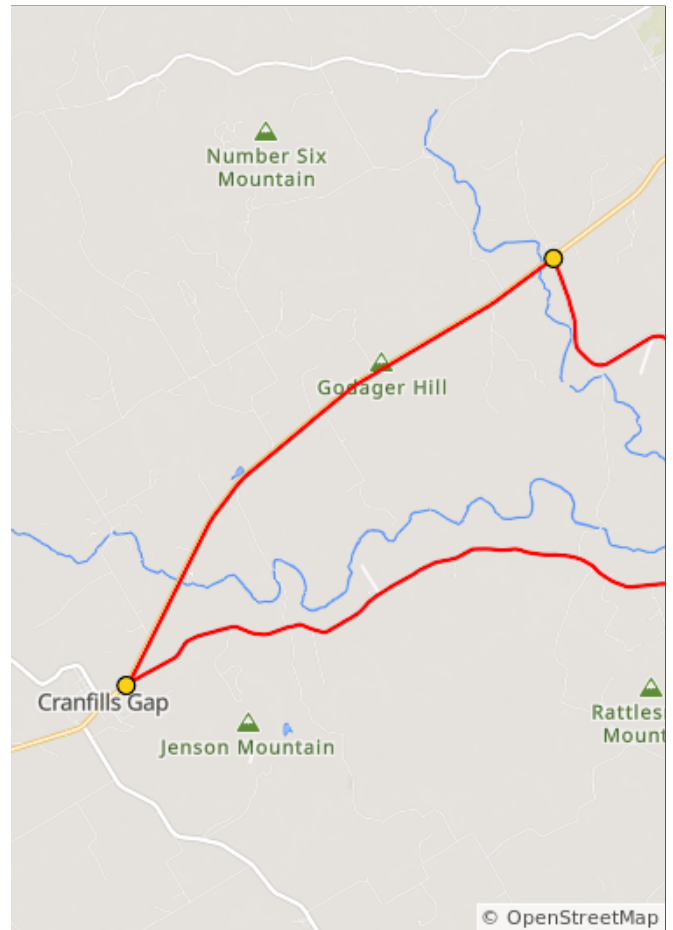

# Bosque Tour de Norway 37

37.0 miles, + 1639 / - 1636 feet

## Bosque Tour de Norway 37

Num	Dist	Prev	Type	Note	Next
1.	0.0	0.0	📍	Start of route	0.7
2.	0.7	0.7	➔	R onto West 5th Street, FM 219	2.9

0.7 miles. +32/-13 feet

Num	Dist	Prev	Type	Note	Next
3.	3.6	2.9	↗	Keep R onto County Road 4150	3.8
4.	7.4	3.8	↗	Keep R onto County Road 4150	0.1

6.7 miles. +191/-104 feet

Num	Dist	Prev	Type	Note	Next
5.	7.4	0.1	→	R onto FM 182, FM 182	8.1
6.	15.6	8.1	↙	Keep L onto County Road 4145	2.1

8.2 miles. +426/-394 feet

Num	Dist	Prev	Type	Note	Next
7.	17.7	2.1	↗	Sharp R onto State Highway 22, TX 22	7.1
8.	24.8	7.1	↗	Sharp R onto Farm-to-Market Road 2136, FM 2136	8.8

9.3 miles. +218/-342 feet

Num	Dist	Prev	Type	Note	Next
9.	33.6	8.8	→	R onto Texas State Highway 6, TX 6	2.9
10.	36.5	2.9	↗	Keep R	0.1

11.7 miles. +35/-92 feet

Num	Dist	Prev	Type	Note	Next
11.	36.6	0.1	↗	Slight R onto FM 3220	0.4
12.	37.0	0.4	←	L onto North Avenue Q	0.0
13.	37.0	0.0	📍	End of route	0.0