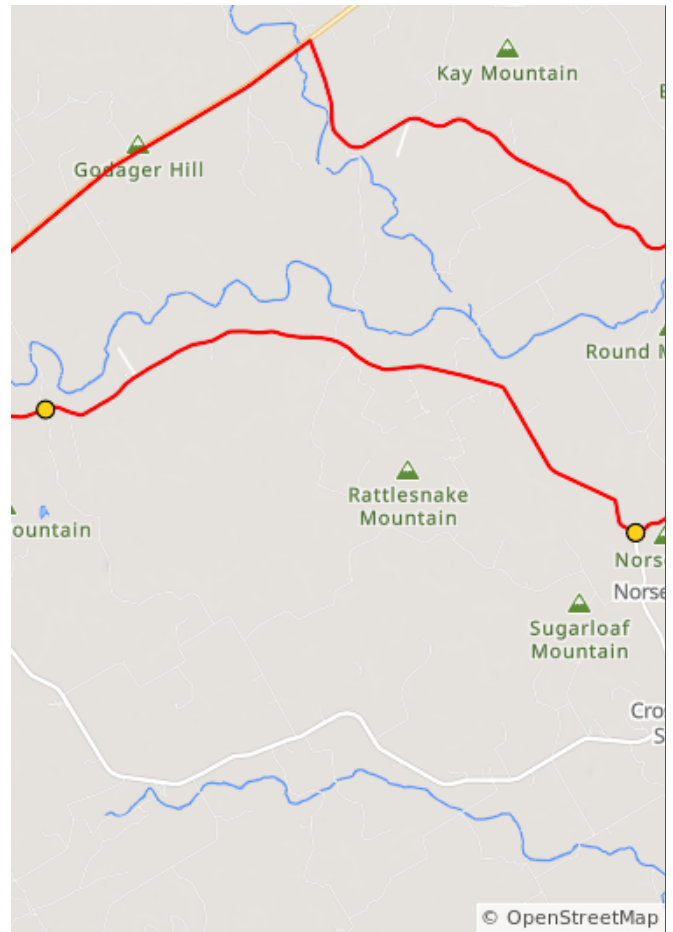

# Bosque Tour de Norway 37

37.0 miles, + 1639 / - 1636 feet

## Bosque Tour de Norway 37

Num	Dist	Prev	Type	Note	Next
1.	0.0	0.0	📍	Start of route	0.7
2.	0.7	0.7	➔	R onto West 5th Street, FM 219	2.9

0.7 miles. +32/-13 feet

Num	Dist	Prev	Type	Note	Next
3.	3.6	2.9	↗	Keep R onto County Road 4150	3.8
4.	7.4	3.8	↗	Keep R onto County Road 4150	0.1

6.7 miles. +191/-104 feet

Num	Dist	Prev	Type	Note	Next
5.	7.4	0.1	→	R onto FM 182, FM 182	8.1
6.	15.6	8.1	↙	Keep L onto County Road 4145	2.1

8.2 miles. +426/-394 feet

Num	Dist	Prev	Type	Note	Next
7.	17.7	2.1	↗	Sharp R onto State Highway 22, TX 22	7.1
8.	24.8	7.1	↗	Sharp R onto Farm-to-Market Road 2136, FM 2136	8.8

9.3 miles. +218/-342 feet

Num	Dist	Prev	Type	Note	Next
9.	33.6	8.8	→	R onto Texas State Highway 6, TX 6	2.9
10.	36.5	2.9	↗	Keep R	0.1

11.7 miles. +35/-92 feet

Num	Dist	Prev	Type	Note	Next
11.	36.6	0.1	↗	Slight R onto FM 3220	0.4
12.	37.0	0.4	←	L onto North Avenue Q	0.0
13.	37.0	0.0	📍	End of route	0.0