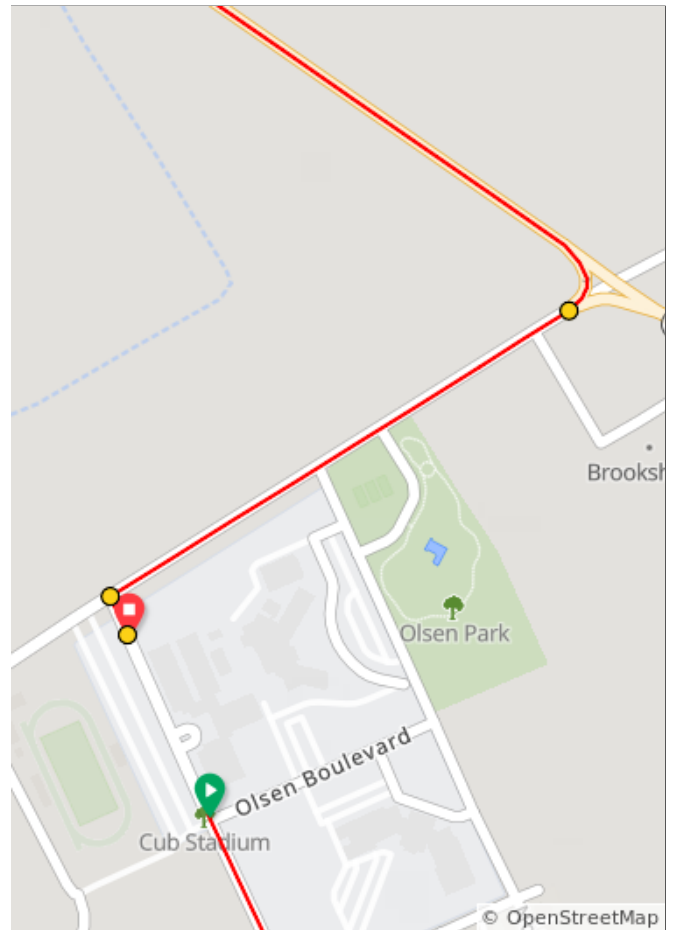

## Bosque Tour de Norway 37

Num	Dist	Prev	Type	Note	Next
1.	0.0	0.0	📍	Start of route	0.7
2.	0.7	0.7	➔	R onto West 5th Street, FM 219	2.9

0.7 miles. +32/-13 feet

Num	Dist	Prev	Type	Note	Next
3.	3.6	2.9	↗	Keep R onto County Road 4150	3.8
4.	7.4	3.8	↗	Keep R onto County Road 4150	0.1

6.7 miles. +191/-104 feet

Num	Dist	Prev	Type	Note	Next
5.	7.4	0.1	→	R onto FM 182, FM 182	8.1
6.	15.6	8.1	↙	Keep L onto County Road 4145	2.1

8.2 miles. +426/-394 feet

Num	Dist	Prev	Type	Note	Next
7.	17.7	2.1	↗	Sharp R onto State Highway 22, TX 22	7.1
8.	24.8	7.1	↗	Sharp R onto Farm-to-Market Road 2136, FM 2136	8.8

9.3 miles. +218/-342 feet

Num	Dist	Prev	Type	Note	Next
9.	33.6	8.8	→	R onto Texas State Highway 6, TX 6	2.9
10.	36.5	2.9	↗	Keep R	0.1

11.7 miles. +35/-92 feet

Num	Dist	Prev	Type	Note	Next
11.	36.6	0.1	↗	Slight R onto FM 3220	0.4
12.	37.0	0.4	←	L onto North Avenue Q	0.0
13.	37.0	0.0	📍	End of route	0.0