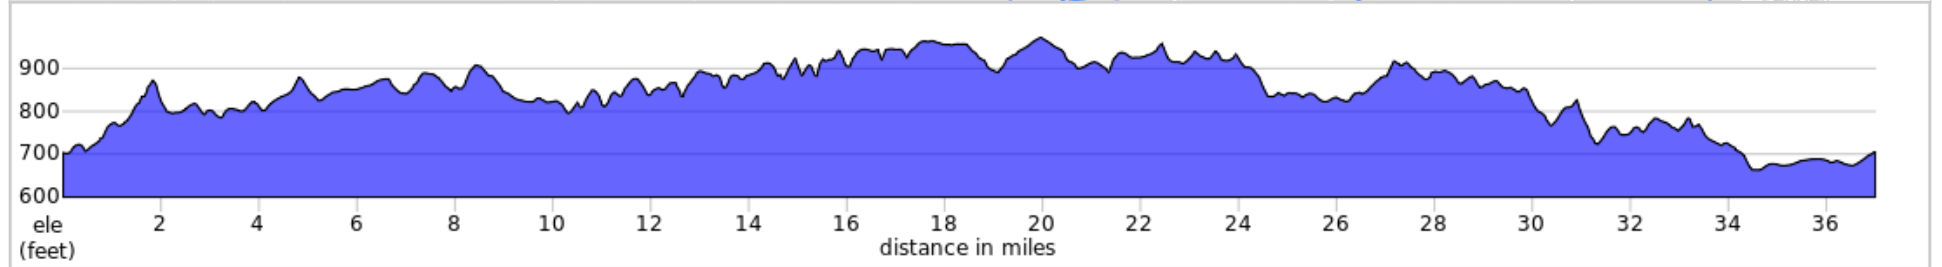

# Bosque Tour de Norway 37

37.0 miles, + 1639 / - 1636 feet

## Bosque Tour de Norway 37

Num	Dist	Prev	Type	Note	Next
1.	0.0	0.0	📍	Start of route	0.7
2.	0.7	0.7	➔	R onto West 5th Street, FM 219	2.9

0.7 miles. +32/-13 feet

Num	Dist	Prev	Type	Note	Next
3.	3.6	2.9	↗	Keep R onto County Road 4150	3.8
4.	7.4	3.8	↗	Keep R onto County Road 4150	0.1

6.7 miles. +191/-104 feet

Num	Dist	Prev	Type	Note	Next
5.	7.4	0.1	→	R onto FM 182, FM 182	8.1
6.	15.6	8.1	↙	Keep L onto County Road 4145	2.1

8.2 miles. +426/-394 feet

Num	Dist	Prev	Type	Note	Next
7.	17.7	2.1	↗	Sharp R onto State Highway 22, TX 22	7.1
8.	24.8	7.1	↗	Sharp R onto Farm-to-Market Road 2136, FM 2136	8.8

9.3 miles. +218/-342 feet

Num	Dist	Prev	Type	Note	Next
9.	33.6	8.8	→	R onto Texas State Highway 6, TX 6	2.9
10.	36.5	2.9	↗	Keep R	0.1

11.7 miles. +35/-92 feet

Num	Dist	Prev	Type	Note	Next
11.	36.6	0.1	↗	Slight R onto FM 3220	0.4
12.	37.0	0.4	←	L onto North Avenue Q	0.0
13.	37.0	0.0	📍	End of route	0.0