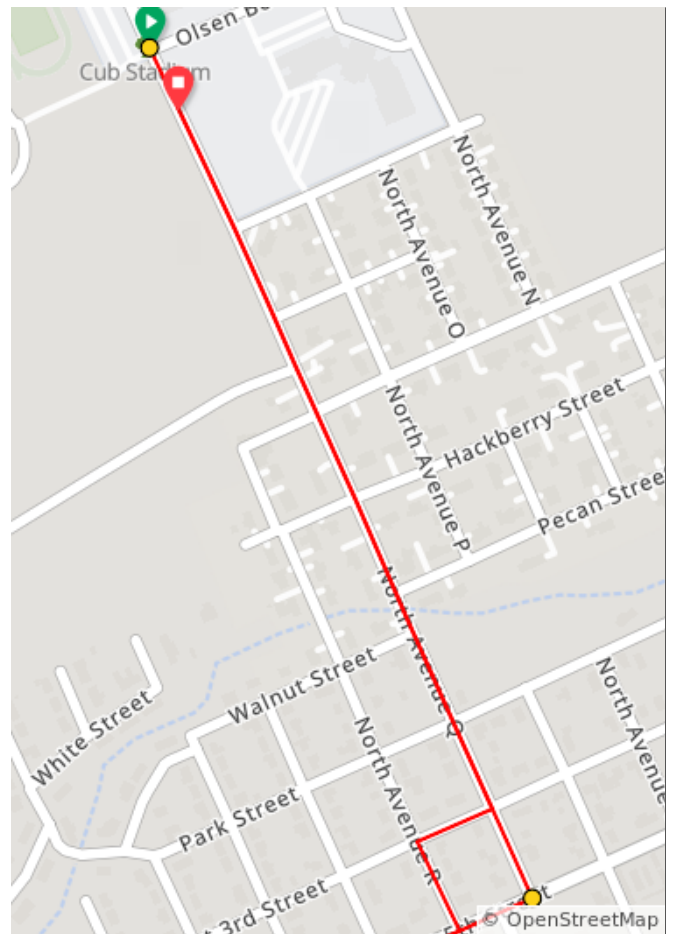

Bosque Tour de Norway 16

16.0 miles, + 720 / - 721 feet

Bosque Tour de Norway 16

Num	Dist	Prev	Type	Note	Next
1.	0.0	0.0	📍	Start of route	0.7
2.	0.7	0.7	➔	R onto West 5th Street, FM 219	2.9

0.7 miles. +29/-11 feet

Num	Dist	Prev	Type	Note	Next
3.	3.6	2.9	↗	Keep R onto County Road 4150	3.8
4.	7.4	3.8	↗	Keep R onto County Road 4150	0.1

6.7 miles. +192/-105 feet

Num	Dist	Prev	Type	Note	Next
5.	7.4	0.1	→	R onto FM 182, FM 182	1.2
6.	8.6	1.2	←	L onto County Road 4150	3.9

1.2 miles. +46/-46 feet

Num	Dist	Prev	Type	Note	Next
7.	12.5	3.9	↑	Continu e onto FM 219	2.8
8.	15.3	2.8	←	L onto North Avenue R	0.1

6.7 miles. +111/-180 feet

Num	Dist	Prev	Type	Note	Next
9.	15.4	0.1	→	R onto West 3rd Street	0.1
10.	15.4	0.1	←	L onto North Avenue Q	0.6
11.	16.0	0.6	📍	End of route	0.0

0.7 miles. +11/-33 feet