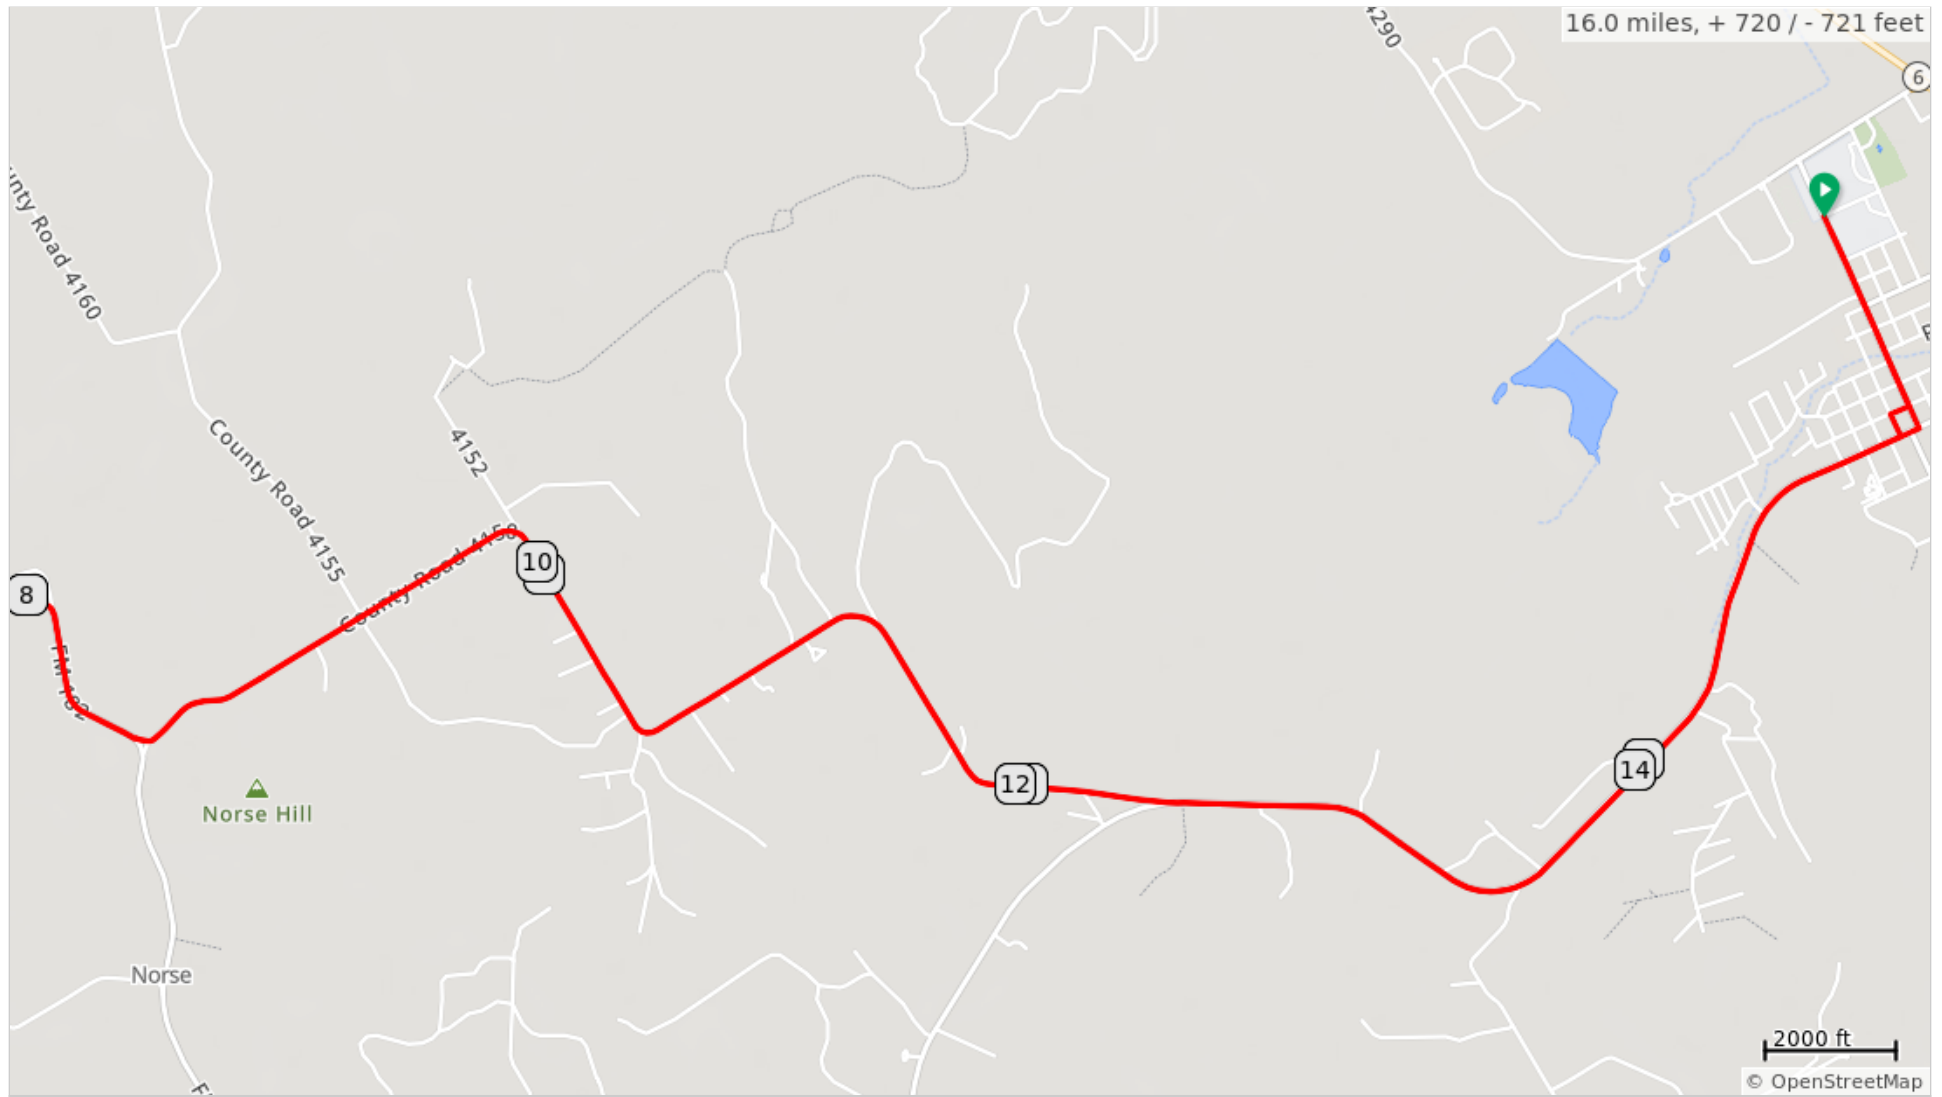

Bosque Tour de Norway 16

16.0 miles, + 720 / - 721 feet

Bosque Tour de Norway 16

Num	Dist	Prev	Type	Note	Next
1.	0.0	0.0	📍	Start of route	0.7
2.	0.7	0.7	➔	R onto West 5th Street, FM 219	2.9

0.7 miles. +29/-11 feet

Num	Dist	Prev	Type	Note	Next
3.	3.6	2.9	↗	Keep R onto County Road 4150	3.8
4.	7.4	3.8	↗	Keep R onto County Road 4150	0.1

6.7 miles. +192/-105 feet

Num	Dist	Prev	Type	Note	Next
5.	7.4	0.1	→	R onto FM 182, FM 182	1.2
6.	8.6	1.2	←	L onto County Road 4150	3.9

1.2 miles. +46/-46 feet

Num	Dist	Prev	Type	Note	Next
7.	12.5	3.9	↑	Continu e onto FM 219	2.8
8.	15.3	2.8	←	L onto North Avenue R	0.1

6.7 miles. +111/-180 feet

Num	Dist	Prev	Type	Note	Next
9.	15.4	0.1	→	R onto West 3rd Street	0.1
10.	15.4	0.1	←	L onto North Avenue Q	0.6
11.	16.0	0.6	📍	End of route	0.0

0.7 miles. +11/-33 feet