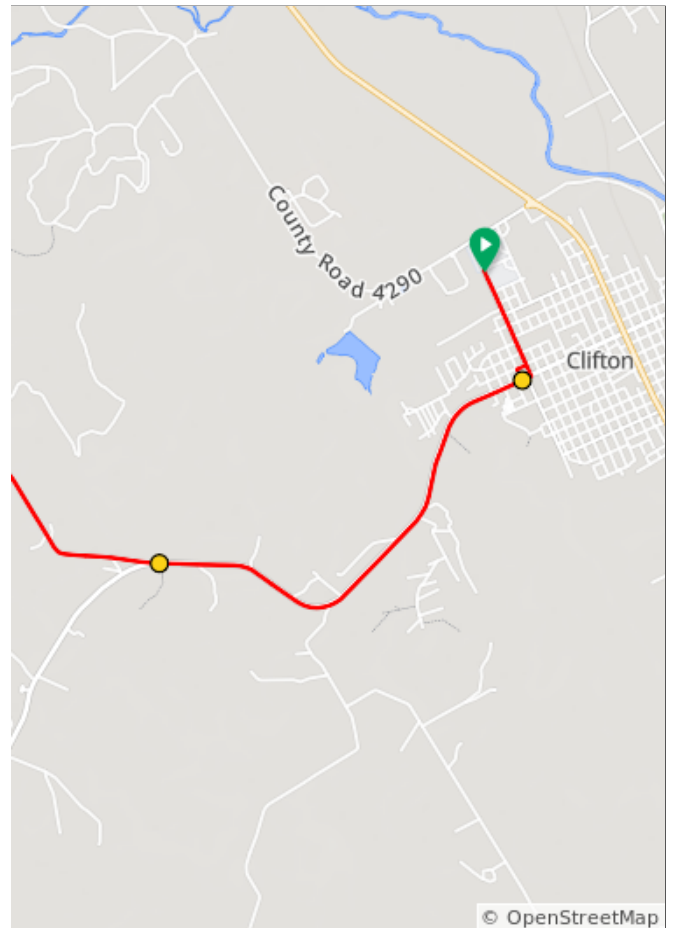

Bosque Tour de Norway 16

16.0 miles, + 720 / - 721 feet

Bosque Tour de Norway 16

Num	Dist	Prev	Type	Note	Next
1.	0.0	0.0	📍	Start of route	0.7
2.	0.7	0.7	➔	R onto West 5th Street, FM 219	2.9

0.7 miles. +29/-11 feet

Num	Dist	Prev	Type	Note	Next
3.	3.6	2.9	↗	Keep R onto County Road 4150	3.8
4.	7.4	3.8	↗	Keep R onto County Road 4150	0.1

6.7 miles. +192/-105 feet

Num	Dist	Prev	Type	Note	Next
5.	7.4	0.1	→	R onto FM 182, FM 182	1.2
6.	8.6	1.2	←	L onto County Road 4150	3.9

1.2 miles. +46/-46 feet

Num	Dist	Prev	Type	Note	Next
7.	12.5	3.9	↑	Continu e onto FM 219	2.8
8.	15.3	2.8	←	L onto North Avenue R	0.1

6.7 miles. +111/-180 feet

Num	Dist	Prev	Type	Note	Next
9.	15.4	0.1	→	R onto West 3rd Street	0.1
10.	15.4	0.1	←	L onto North Avenue Q	0.6
11.	16.0	0.6	📍	End of route	0.0