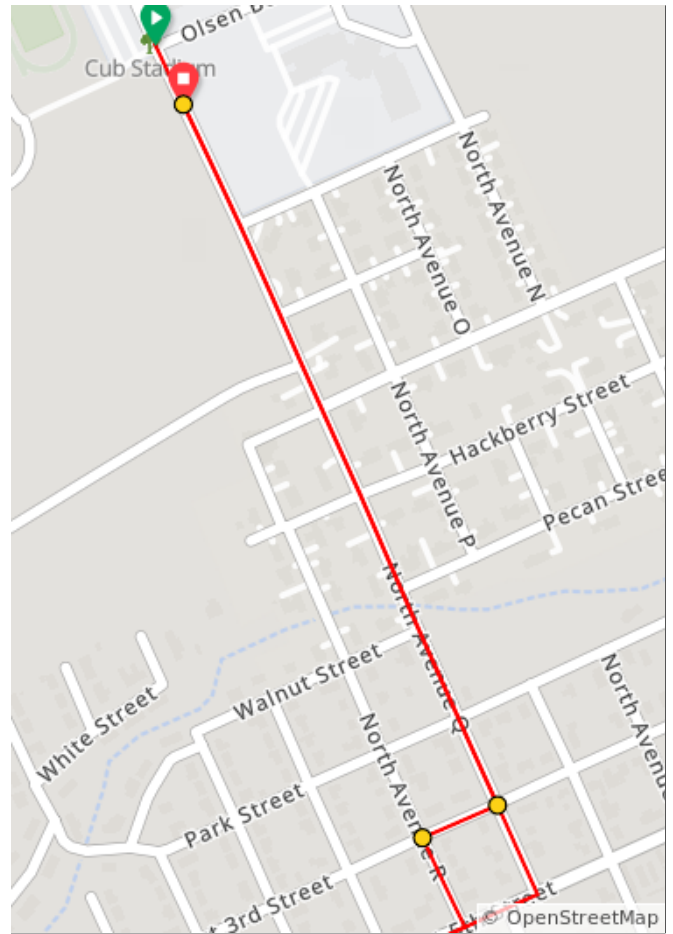

Bosque Tour de Norway 16

16.0 miles, + 720 / - 721 feet

Bosque Tour de Norway 16

Num	Dist	Prev	Type	Note	Next
1.	0.0	0.0	📍	Start of route	0.7
2.	0.7	0.7	➔	R onto West 5th Street, FM 219	2.9

0.7 miles. +29/-11 feet

Num	Dist	Prev	Type	Note	Next
3.	3.6	2.9	↗	Keep R onto County Road 4150	3.8
4.	7.4	3.8	↗	Keep R onto County Road 4150	0.1

6.7 miles. +192/-105 feet

Num	Dist	Prev	Type	Note	Next
5.	7.4	0.1	→	R onto FM 182, FM 182	1.2
6.	8.6	1.2	←	L onto County Road 4150	3.9

1.2 miles. +46/-46 feet

Num	Dist	Prev	Type	Note	Next
7.	12.5	3.9	↑	Continu e onto FM 219	2.8
8.	15.3	2.8	←	L onto North Avenue R	0.1

6.7 miles. +111/-180 feet

Num	Dist	Prev	Type	Note	Next
9.	15.4	0.1	→	R onto West 3rd Street	0.1
10.	15.4	0.1	←	L onto North Avenue Q	0.6
11.	16.0	0.6	📍	End of route	0.0