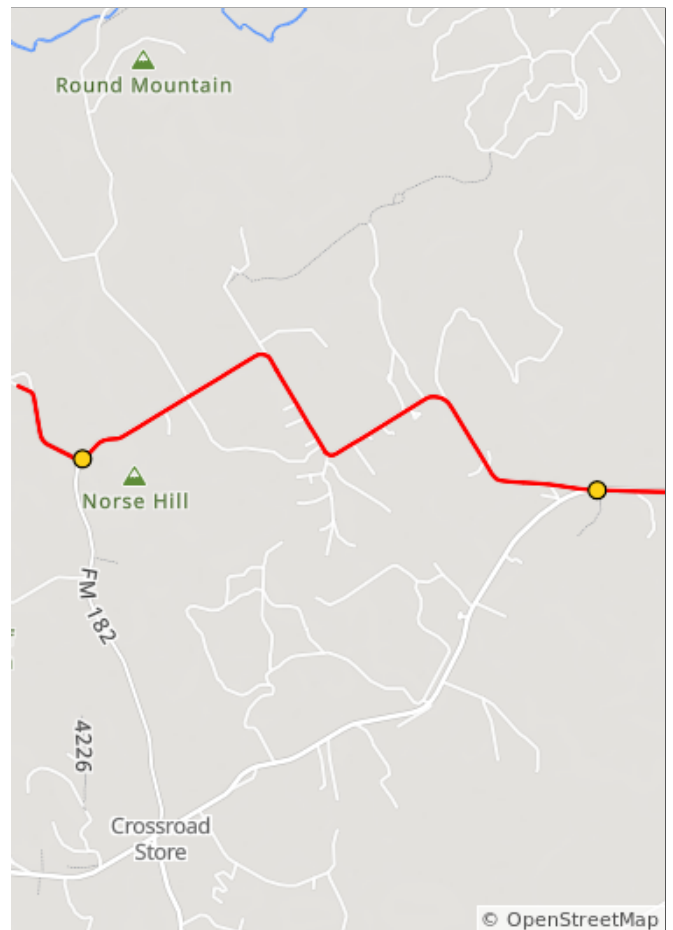

Bosque Tour de Norway 16

16.0 miles, + 720 / - 721 feet

Bosque Tour de Norway 16

Num	Dist	Prev	Type	Note	Next
1.	0.0	0.0	📍	Start of route	0.7
2.	0.7	0.7	➔	R onto West 5th Street, FM 219	2.9

0.7 miles. +29/-11 feet

Num	Dist	Prev	Type	Note	Next
3.	3.6	2.9	↗	Keep R onto County Road 4150	3.8
4.	7.4	3.8	↗	Keep R onto County Road 4150	0.1

6.7 miles. +192/-105 feet

Num	Dist	Prev	Type	Note	Next
5.	7.4	0.1	→	R onto FM 182, FM 182	1.2
6.	8.6	1.2	←	L onto County Road 4150	3.9

1.2 miles. +46/-46 feet

Num	Dist	Prev	Type	Note	Next
7.	12.5	3.9	↑	Continu e onto FM 219	2.8
8.	15.3	2.8	←	L onto North Avenue R	0.1

6.7 miles. +111/-180 feet

Num	Dist	Prev	Type	Note	Next
9.	15.4	0.1	→	R onto West 3rd Street	0.1
10.	15.4	0.1	←	L onto North Avenue Q	0.6
11.	16.0	0.6	📍	End of route	0.0

0.7 miles. +11/-33 feet