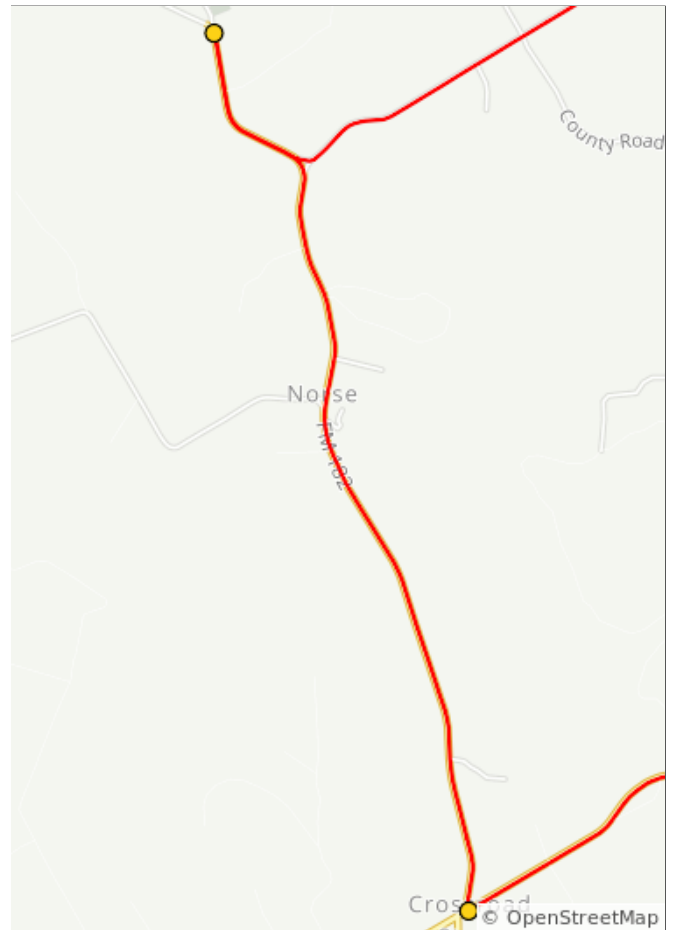

Bosque Tour de Norway BLUE 20

17.8 miles, + 799 / - 797 feet

Bosque Tour de Norway BLUE 20

Num	Dist	Prev	Type	Note	Next
1.	0.0	0.0	📍	Start of route	0.7
2.	0.7	0.7	➔	R onto West 5th Street, FM 219	6.3

0.7 miles. +30/-13 feet

Num	Dist	Prev	Type	Note	Next
3.	7.0	6.3	➔	R onto FM 182, FM 182	2.8
4.	9.8	2.8	↗	Keep R	0.0

9.1 miles. +133/-95 feet

Num	Dist	Prev	Type	Note	Next
5.	9.8	0.0	↪	Make a U-turn	0.0
6.	9.8	0.0	↶	Slight L onto FM 182, FM 182	0.5
7.	10.3	0.5	←	L onto County Road 4150	3.9

0.5 miles. +40/-0 feet

Num	Dist	Prev	Type	Note	Next
8.	14.1	3.9	↑	Continue onto FM 219	2.9
9.	17.0	2.9	←	L onto North Avenue Q	0.8

6.8 miles. +115/-191 feet

Num	Dist	Prev	Type	Note	Next
10.	17.8	0.8	📍	End of route	0.0