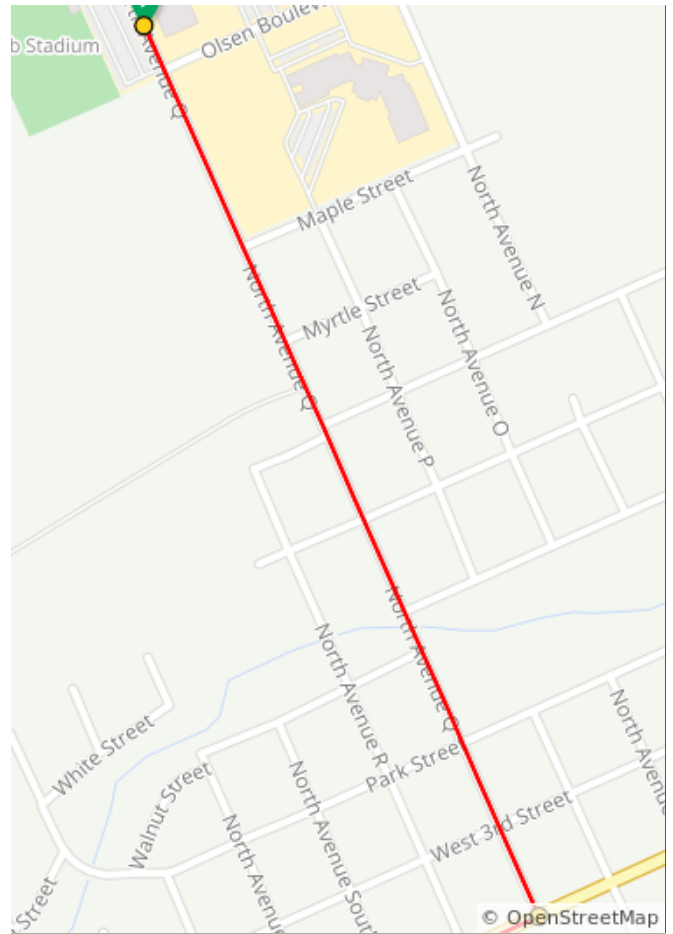

Bosque Tour de Norway BLUE 20

17.8 miles, + 799 / - 797 feet

Bosque Tour de Norway BLUE 20

Num	Dist	Prev	Type	Note	Next
1.	0.0	0.0	📍	Start of route	0.7
2.	0.7	0.7	➔	R onto West 5th Street, FM 219	6.3

0.7 miles. +30/-13 feet

Num	Dist	Prev	Type	Note	Next
3.	7.0	6.3	➔	R onto FM 182, FM 182	2.8
4.	9.8	2.8	↗	Keep R	0.0

9.1 miles. +133/-95 feet

Num	Dist	Prev	Type	Note	Next
5.	9.8	0.0	↪	Make a U-turn	0.0
6.	9.8	0.0	↶	Slight L onto FM 182, FM 182	0.5
7.	10.3	0.5	←	L onto County Road 4150	3.9

0.5 miles. +40/-0 feet

Num	Dist	Prev	Type	Note	Next
8.	14.1	3.9	↑	Continue onto FM 219	2.9
9.	17.0	2.9	←	L onto North Avenue Q	0.8

6.8 miles. +115/-191 feet

Num	Dist	Prev	Type	Note	Next
10.	17.8	0.8	📍	End of route	0.0