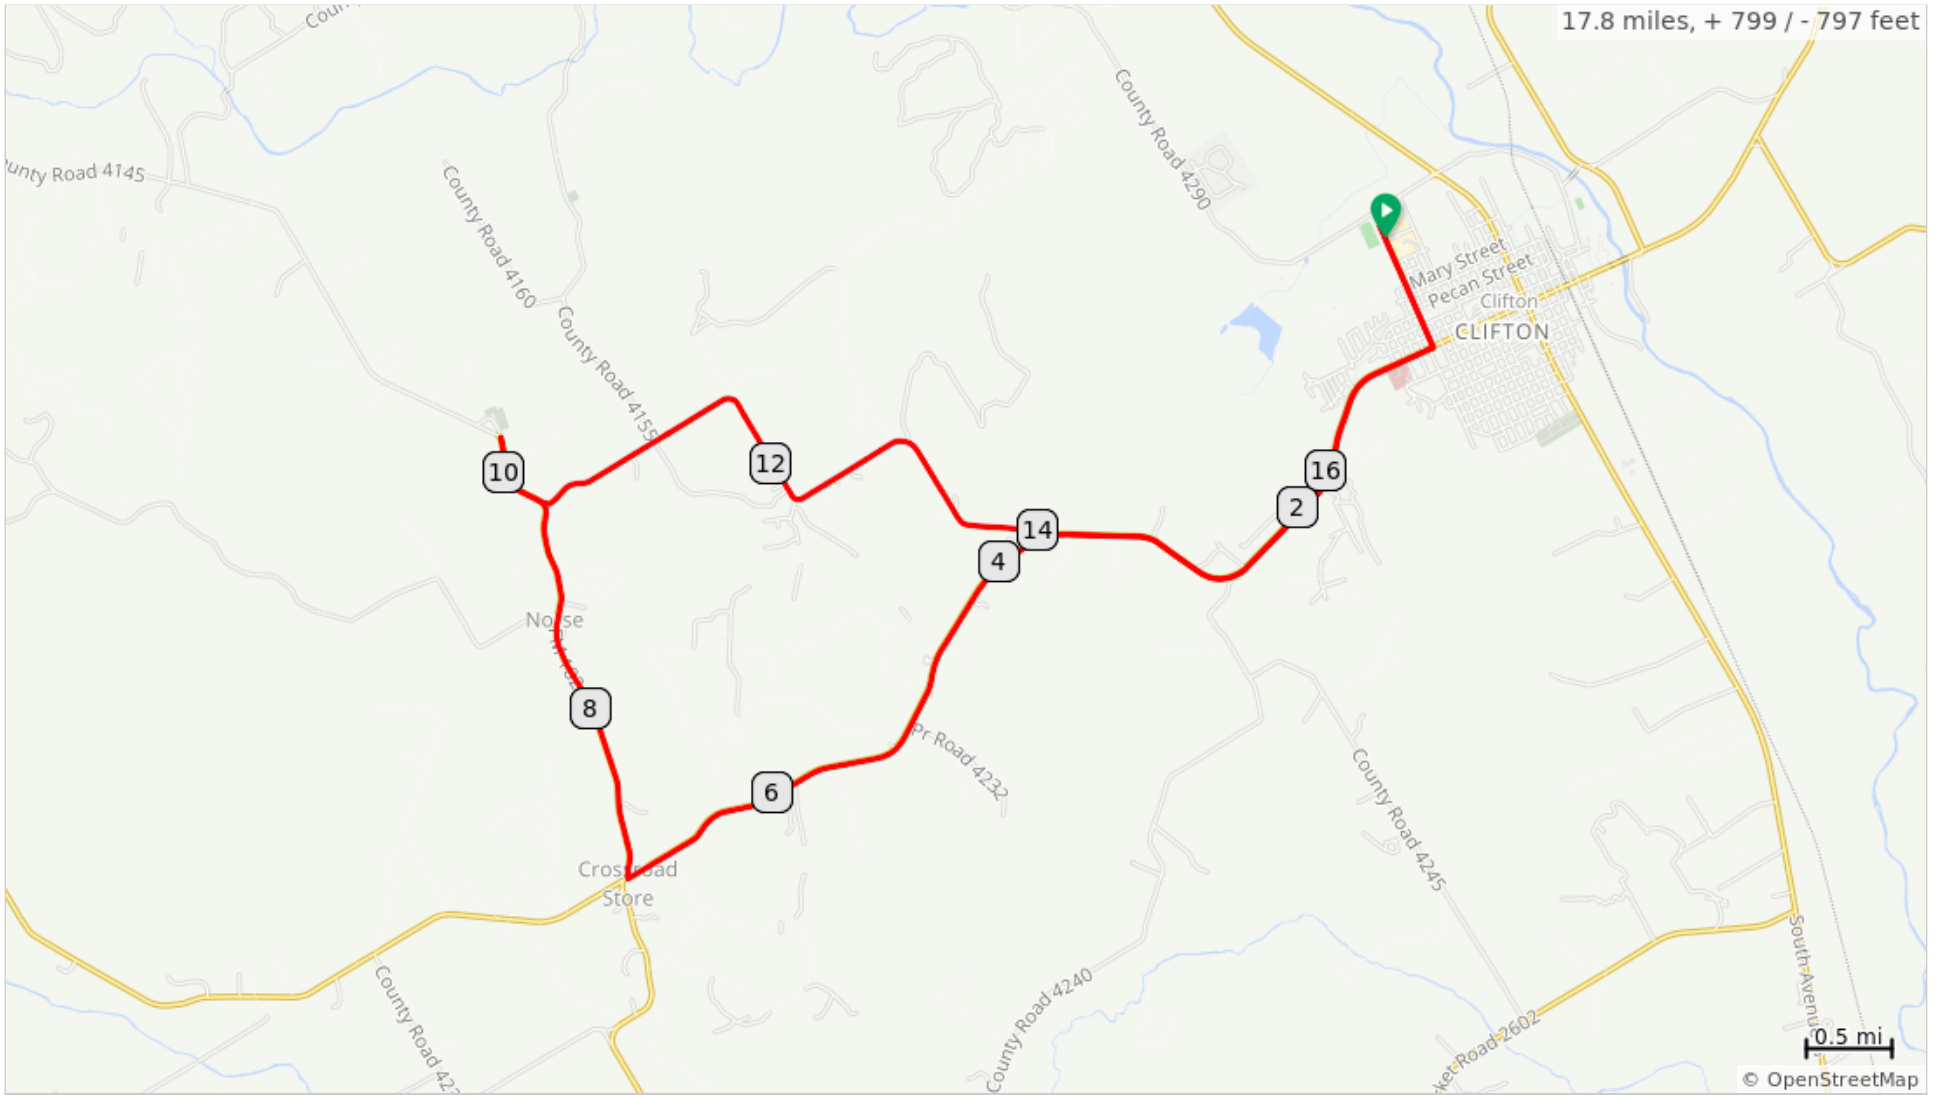

Bosque Tour de Norway BLUE 20

17.8 miles, + 799 / - 797 feet

Bosque Tour de Norway BLUE 20

Num	Dist	Prev	Type	Note	Next
1.	0.0	0.0	📍	Start of route	0.7
2.	0.7	0.7	➔	R onto West 5th Street, FM 219	6.3

0.7 miles. +30/-13 feet

Num	Dist	Prev	Type	Note	Next
3.	7.0	6.3	➔	R onto FM 182, FM 182	2.8
4.	9.8	2.8	↗	Keep R	0.0

9.1 miles. +133/-95 feet

Num	Dist	Prev	Type	Note	Next
5.	9.8	0.0	↪	Make a U-turn	0.0
6.	9.8	0.0	↶	Slight L onto FM 182, FM 182	0.5
7.	10.3	0.5	←	L onto County Road 4150	3.9

0.5 miles. +40/-0 feet

Num	Dist	Prev	Type	Note	Next
8.	14.1	3.9	↑	Continue onto FM 219	2.9
9.	17.0	2.9	←	L onto North Avenue Q	0.8

6.8 miles. +115/-191 feet

Num	Dist	Prev	Type	Note	Next
10.	17.8	0.8	📍	End of route	0.0

0.8 miles. +0/-0 feet