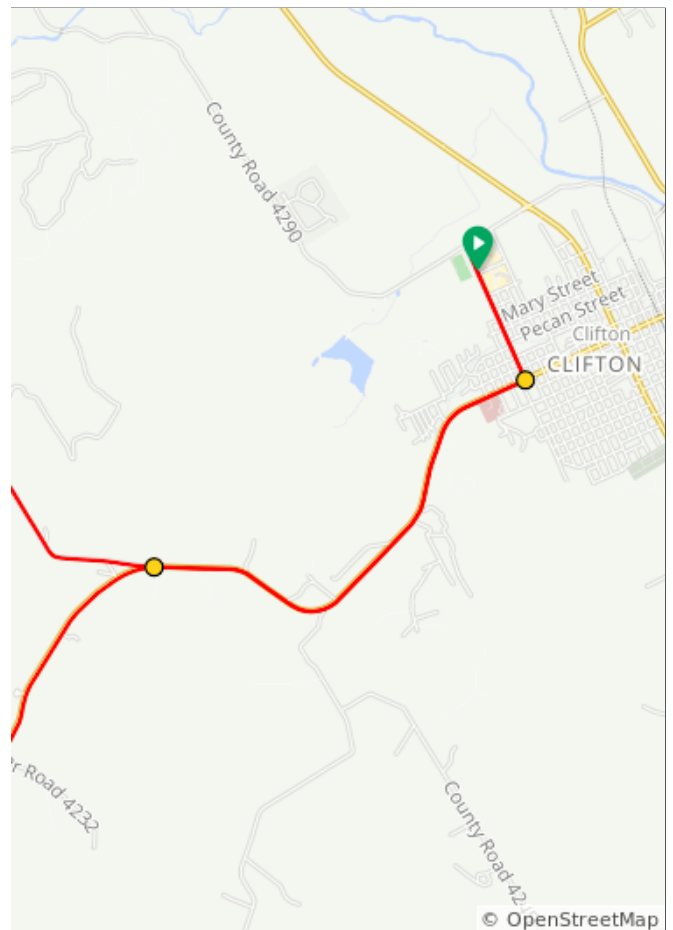

Bosque Tour de Norway BLUE 20

17.8 miles, + 799 / - 797 feet

Bosque Tour de Norway BLUE 20

Num	Dist	Prev	Type	Note	Next
1.	0.0	0.0	📍	Start of route	0.7
2.	0.7	0.7	➔	R onto West 5th Street, FM 219	6.3

0.7 miles. +30/-13 feet

Num	Dist	Prev	Type	Note	Next
3.	7.0	6.3	➔	R onto FM 182, FM 182	2.8
4.	9.8	2.8	↗	Keep R	0.0

9.1 miles. +133/-95 feet

Num	Dist	Prev	Type	Note	Next
5.	9.8	0.0	↪	Make a U-turn	0.0
6.	9.8	0.0	↶	Slight L onto FM 182, FM 182	0.5
7.	10.3	0.5	←	L onto County Road 4150	3.9

0.5 miles. +40/-0 feet

Num	Dist	Prev	Type	Note	Next
8.	14.1	3.9	↑	Continue onto FM 219	2.9
9.	17.0	2.9	←	L onto North Avenue Q	0.8

6.8 miles. +115/-191 feet

Num	Dist	Prev	Type	Note	Next
10.	17.8	0.8	📍	End of route	0.0